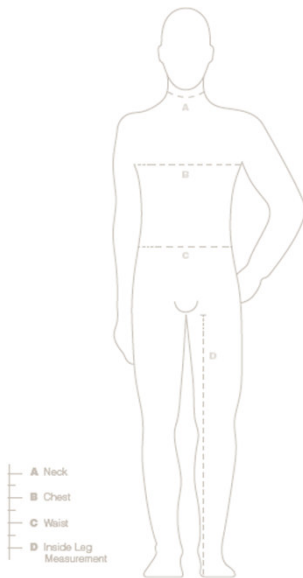

Jaguar Land Rover Corporate Wear

Winter Jacket

Product Description:

- 100% Polyester Face and PU laminate backing
- 180 g/m²
- Taped seams
- Face fabric has PU laminate coated backing for windproof and water resistance
- Body and sleeve lining for added comfort
- Adjustable concealed hood
- Full zip with storm flap
- Adjustable cuffs
- Front zip pockets
- Adjustable drawcord at hem
- Bespoke design
- Available branded as Jaguar, LR and JLR
- Image for illustrative purposes only

Sizing

Chest (Ref = B)	
36" / 92cm	XS
38" / 97cm	S
40" / 102cm	M
42" / 107cm	L
44" / 112cm	XL
46" / 117cm	2XL
50" / 127cm	3XL
54" / 137cm	4XL
58" / 147cm	5XL

Washcare

Garment to be fully fastened for Laundering